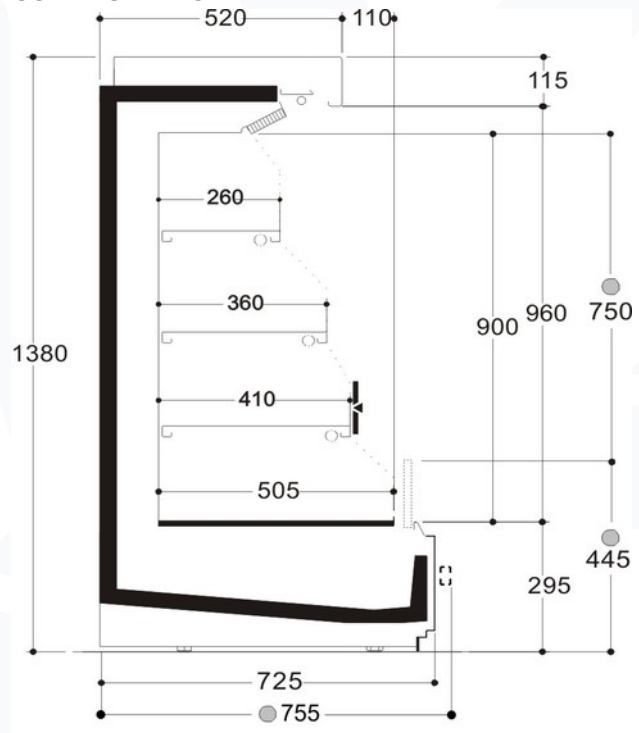

Chilled vertical cabinets AERIA NEXT

IMG NOT FOUND 886--Errore nel caricamento della risorsa con codice:"HIGHFLUX"

Product categories

Technical features

AERIA NEXT																			
Length mm			1250		1875		2500		3750		MT1960		MT1450		MT1750		MT2270		
Height mm			15	14	15	14	15	14	15	14	15	14	15	14	15	14	15	14	
AERIA NEXT	Compact	CLOSED	•		•		•		•										
		OPEN	•	•	•	•	•	•	•	•			•	•					
	Narrow	CLOSED	•		•		•		•		•								
		OPEN	•	•	•	•	•	•	•	•	•	•			•	•	•		
	Large	CLOSED	•		•		•		•		•								
		OPEN	•	•	•	•	•	•	•	•	•				•		•	•	
Display area m ²	Compact		1.00	1.19	1.50	1.78	1.99	2.37	2.99	3.56			1.50	1.30					
	Narrow		1.12	1.38	1.68	2.07	2.23	2.76	3.35	4.14	2.28	2.07			2.03	1.84	2.66		
	Large		1.26	1.57	1.89	2.35	2.52	3.14	2.75	4.70	2.58				2.29		2.99	2.74	
Loading area m ²	Compact		0.92		1.35		1.85		2.75				1.10						
	Narrow		1.10		1.65		2.20		3.30		1.77				1.58		1.95		
	Large		1.30		1.95		2.60		3.90		1.77				1.77		2.04		
End thickness mm			End thickness mm : 30.00 (+ Bumper rail)																

COMPACT 15 CLOSED

● Option

NARROW 15 CLOSED

● Option

LARGE 15 CLOSED

● Option

COMPACT 14 OPEN

● Option

NARROW 14 OPEN

● Option

LARGE 14 OPEN

● Option

COMPACT 15 OPEN

● Option

NARROW 15 OPEN

● Option