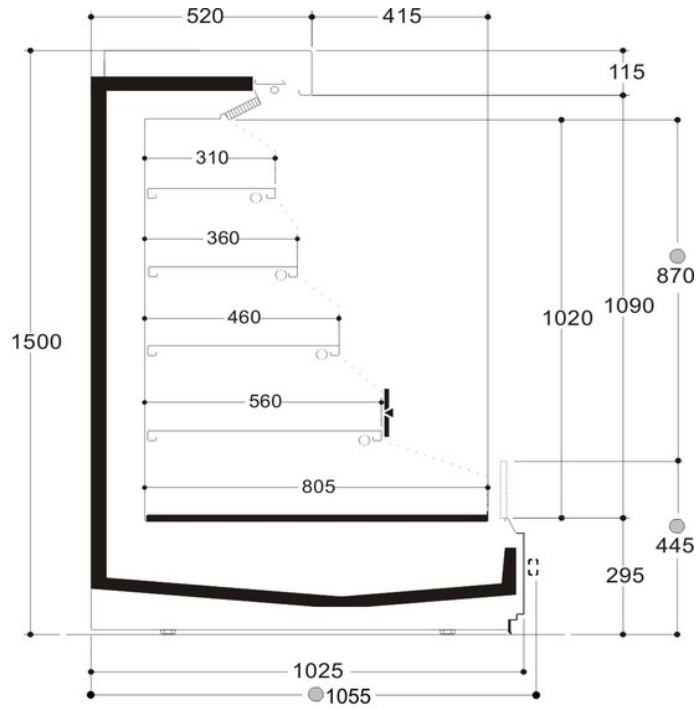

LARGE 15 OPEN