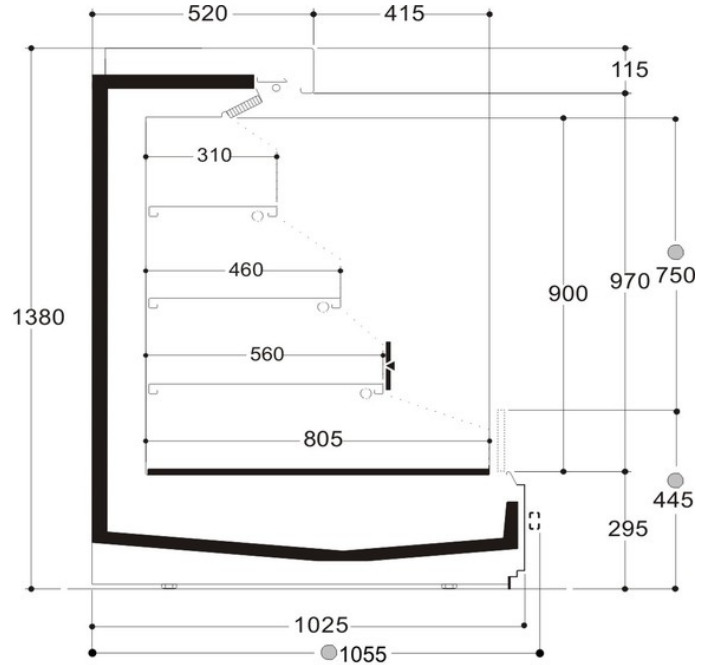

Chilled vertical cabinets AERIA NEXT

IMG NOT FOUND 886--Errore nel caricamento della risorsa con codice:"HIGHFLUX"

Product categories

Technical features

AERIA NEXT																			
Length mm			1250		1875		2500		3750		MT1960		MT1450		MT1750		MT2270		
Height mm			15	14	15	14	15	14	15	14	15	14	15	14	15	14	15	14	
AERIA NEXT	Compact	CLOSED	•		•		•		•										
		OPEN	•	•	•	•	•	•	•	•			•	•					
	Narrow	CLOSED	•		•		•		•		•								
		OPEN	•	•	•	•	•	•	•	•	•	•			•	•	•		
	Large	CLOSED	•		•		•		•		•								
		OPEN	•	•	•	•	•	•	•	•	•				•		•	•	
Display area m ²	Compact		1.00	1.19	1.50	1.78	1.99	2.37	2.99	3.56			1.50	1.30					
	Narrow		1.12	1.38	1.68	2.07	2.23	2.76	3.35	4.14	2.28	2.07			2.03	1.84	2.66		
	Large		1.26	1.57	1.89	2.35	2.52	3.14	2.75	4.70	2.58				2.29		2.99	2.74	
Loading area m ²	Compact		0.92		1.35		1.85		2.75				1.10						
	Narrow		1.10		1.65		2.20		3.30		1.77				1.58		1.95		
	Large		1.30		1.95		2.60		3.90		1.77				1.77		2.04		
End thickness mm			End thickness mm : 30.00 (+ Bumper rail)																

COMPACT 15 CLOSED

● Option

NARROW 15 CLOSED

● Option

LARGE 15 CLOSED

● Option

COMPACT 14 OPEN

● Option

NARROW 14 OPEN

● Option

LARGE 14 OPEN

● Option

COMPACT 15 OPEN

● Option

NARROW 15 OPEN

● Option