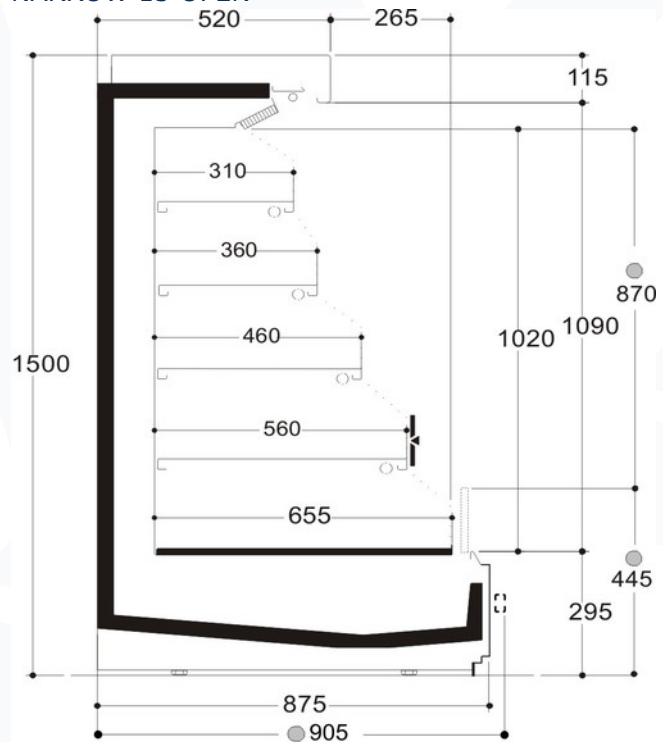

Chilled vertical cabinets AERIA NEXT

IMG NOT FOUND 886--Errore nel caricamento della risorsa con codice:"HIGHFLUX"

Product categories

Technical features

AERIA NEXT																			
Length mm			1250		1875		2500		3750		MT1960		MT1450		MT1750		MT2270		
Height mm			15	14	15	14	15	14	15	14	15	14	15	14	15	14	15	14	
AERIA NEXT	Compact	CLOSED	•		•		•		•										
		OPEN	•	•	•	•	•	•	•	•			•	•					
	Narrow	CLOSED	•		•		•		•		•								
		OPEN	•	•	•	•	•	•	•	•	•	•			•	•	•		
	Large	CLOSED	•		•		•		•		•								
		OPEN	•	•	•	•	•	•	•	•	•				•		•	•	
Display area m ²	Compact		1.00	1.19	1.50	1.78	1.99	2.37	2.99	3.56			1.50	1.30					
	Narrow		1.12	1.38	1.68	2.07	2.23	2.76	3.35	4.14	2.28	2.07			2.03	1.84	2.66		
	Large		1.26	1.57	1.89	2.35	2.52	3.14	2.75	4.70	2.58				2.29		2.99	2.74	
Loading area m ²	Compact		0.92		1.35		1.85		2.75				1.10						
	Narrow		1.10		1.65		2.20		3.30		1.77				1.58		1.95		
	Large		1.30		1.95		2.60		3.90		1.77				1.77		2.04		
End thickness mm			End thickness mm : 30.00 (+ Bumper rail)																

NARROW 14 OPEN

● Option

LARGE 14 OPEN

● Option

COMPACT 15 OPEN

● Option

NARROW 15 OPEN

● Option