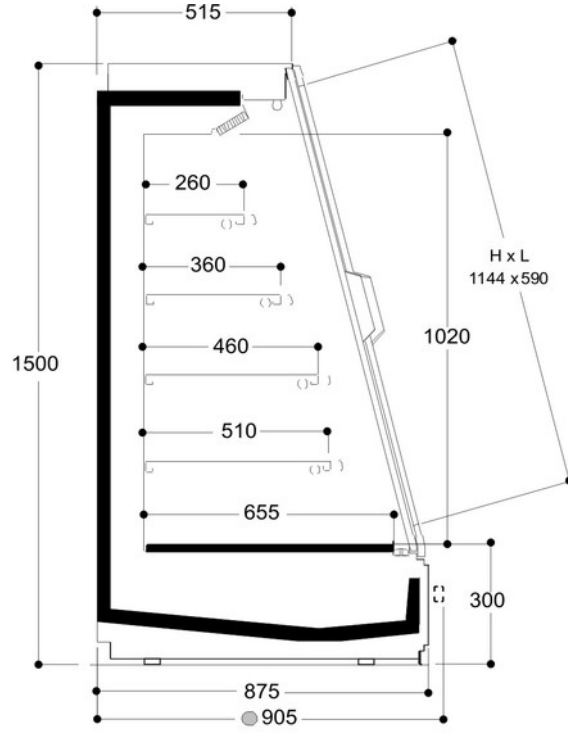

Chilled vertical cabinets AERIA NEXT

IMG NOT FOUND 886--Errore nel caricamento della risorsa con codice:"HIGHFLUX"

Product categories

Technical features

AERIA NEXT																			
Length mm			1250		1875		2500		3750		MT1960		MT1450		MT1750		MT2270		
Height mm			15	14	15	14	15	14	15	14	15	14	15	14	15	14	15	14	
AERIA NEXT	Compact	CLOSED	•		•		•		•										
		OPEN	•	•	•	•	•	•	•	•			•	•					
	Narrow	CLOSED	•		•		•		•		•								
		OPEN	•	•	•	•	•	•	•	•	•	•			•	•	•		
	Large	CLOSED	•		•		•		•		•								
		OPEN	•	•	•	•	•	•	•	•	•				•		•	•	
Display area m ²	Compact		1.00	1.19	1.50	1.78	1.99	2.37	2.99	3.56			1.50	1.30					
	Narrow		1.12	1.38	1.68	2.07	2.23	2.76	3.35	4.14	2.28	2.07			2.03	1.84	2.66		
	Large		1.26	1.57	1.89	2.35	2.52	3.14	2.75	4.70	2.58				2.29		2.99	2.74	
Loading area m ²	Compact		0.92		1.35		1.85		2.75				1.10						
	Narrow		1.10		1.65		2.20		3.30		1.77				1.58		1.95		
	Large		1.30		1.95		2.60		3.90		1.77				1.77		2.04		
End thickness mm			End thickness mm : 30.00 (+ Bumper rail)																

COMPACT 15 CLOSED

● Option

NARROW 15 CLOSED

● Option

LARGE 15 CLOSED

● Option

COMPACT 14 OPEN

● Option

NARROW 14 OPEN

● Option

LARGE 14 OPEN

● Option

COMPACT 15 OPEN

● Option

NARROW 15 OPEN

● Option