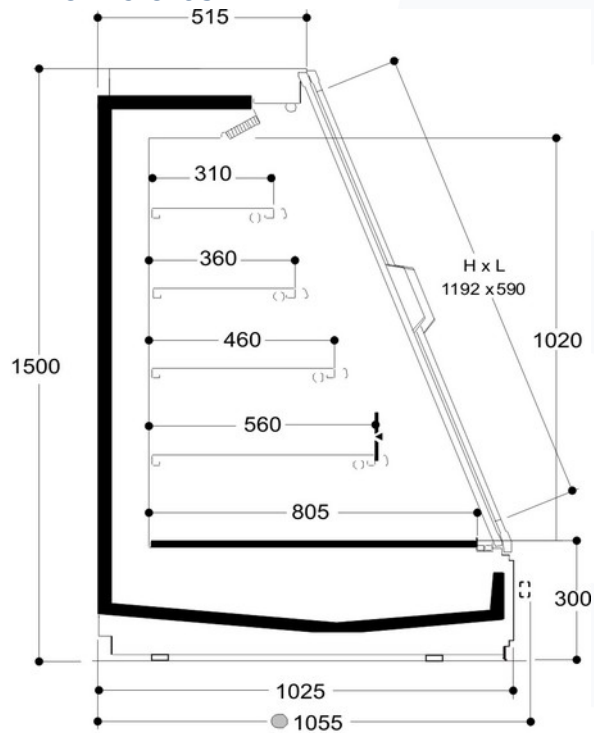

Chilled vertical cabinets AERIA NEXT

IMG NOT FOUND 886--Errore nel caricamento della risorsa con codice:"HIGHFLUX"

Product categories

Technical features

AERIA NEXT																			
Length mm			1250		1875		2500		3750		MT1960		MT1450		MT1750		MT2270		
Height mm			15	14	15	14	15	14	15	14	15	14	15	14	15	14	15	14	
AERIA NEXT	Compact	CLOSED	•		•		•		•										
		OPEN	•	•	•	•	•	•	•	•			•	•					
	Narrow	CLOSED	•		•		•		•		•								
		OPEN	•	•	•	•	•	•	•	•	•	•			•	•	•		
	Large	CLOSED	•		•		•		•		•								
		OPEN	•	•	•	•	•	•	•	•	•				•		•	•	
Display area m ²	Compact		1.00	1.19	1.50	1.78	1.99	2.37	2.99	3.56			1.50	1.30					
	Narrow		1.12	1.38	1.68	2.07	2.23	2.76	3.35	4.14	2.28	2.07			2.03	1.84	2.66		
	Large		1.26	1.57	1.89	2.35	2.52	3.14	2.75	4.70	2.58				2.29		2.99	2.74	
Loading area m ²	Compact		0.92		1.35		1.85		2.75				1.10						
	Narrow		1.10		1.65		2.20		3.30		1.77				1.58		1.95		
	Large		1.30		1.95		2.60		3.90		1.77				1.77		2.04		
End thickness mm			End thickness mm : 30.00 (+ Bumper rail)																

COMPACT 15 CLOSED

● Option

NARROW 15 CLOSED

● Option

LARGE 15 CLOSED

● Option

COMPACT 14 OPEN

● Option

NARROW 14 OPEN

● Option

LARGE 14 OPEN

● Option

COMPACT 15 OPEN

● Option

NARROW 15 OPEN

● Option