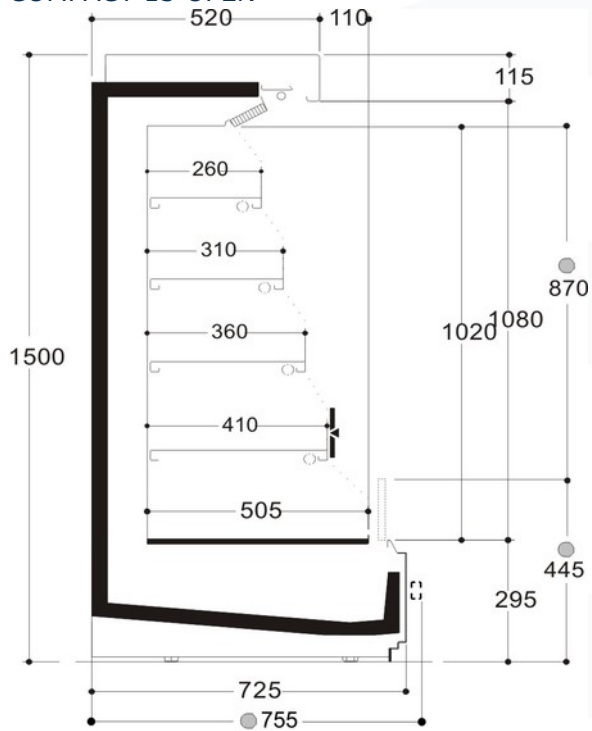

Chilled vertical cabinets AERIA NEXT

IMG NOT FOUND 886--Errore nel caricamento della risorsa con codice:"HIGHFLUX"

Product categories

Technical features

AERIA NEXT																			
Length mm			1250		1875		2500		3750		MT1960		MT1450		MT1750		MT2270		
Height mm			15	14	15	14	15	14	15	14	15	14	15	14	15	14	15	14	
AERIA NEXT	Compact	CLOSED	•		•		•		•										
		OPEN	•	•	•	•	•	•	•	•			•	•					
	Narrow	CLOSED	•		•		•		•		•								
		OPEN	•	•	•	•	•	•	•	•	•	•			•	•	•		
	Large	CLOSED	•		•		•		•		•								
		OPEN	•	•	•	•	•	•	•	•	•				•		•	•	
Display area m ²	Compact		1.00	1.19	1.50	1.78	1.99	2.37	2.99	3.56			1.50	1.30					
	Narrow		1.12	1.38	1.68	2.07	2.23	2.76	3.35	4.14	2.28	2.07			2.03	1.84	2.66		
	Large		1.26	1.57	1.89	2.35	2.52	3.14	2.75	4.70	2.58				2.29		2.99	2.74	
Loading area m ²	Compact		0.92		1.35		1.85		2.75				1.10						
	Narrow		1.10		1.65		2.20		3.30		1.77				1.58		1.95		
	Large		1.30		1.95		2.60		3.90		1.77				1.77		2.04		
End thickness mm			End thickness mm : 30.00 (+ Bumper rail)																

NARROW 14 OPEN

● Option

LARGE 14 OPEN

● Option

COMPACT 15 OPEN

● Option

NARROW 15 OPEN

● Option