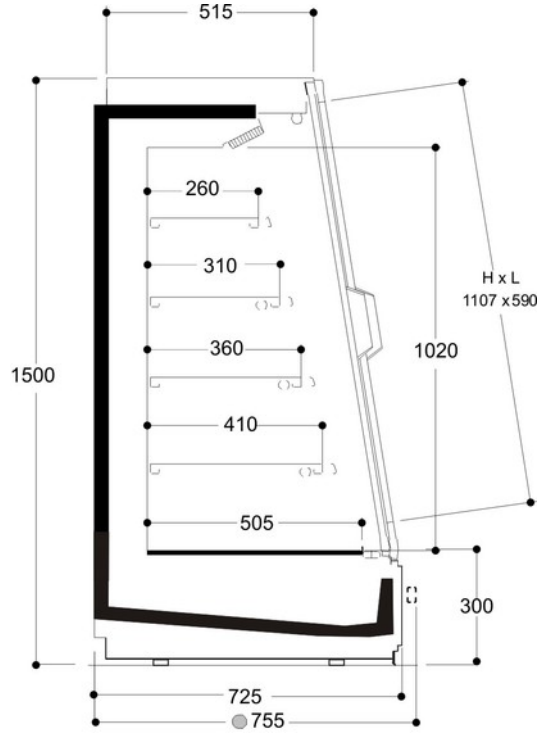

Chilled vertical cabinets AERIA NEXT

IMG NOT FOUND 886--Errore nel caricamento della risorsa con codice:"HIGHFLUX"

Product categories

Technical features

AERIA NEXT																			
Length mm			1250		1875		2500		3750		MT1960		MT1450		MT1750		MT2270		
Height mm			15	14	15	14	15	14	15	14	15	14	15	14	15	14	15	14	
AERIA NEXT	Compact	CLOSED	•		•		•		•										
		OPEN	•	•	•	•	•	•	•	•			•	•					
	Narrow	CLOSED	•		•		•		•		•								
		OPEN	•	•	•	•	•	•	•	•	•	•			•	•	•		
	Large	CLOSED	•		•		•		•		•								
		OPEN	•	•	•	•	•	•	•	•	•				•		•	•	
Display area m ²	Compact		1.00	1.19	1.50	1.78	1.99	2.37	2.99	3.56			1.50	1.30					
	Narrow		1.12	1.38	1.68	2.07	2.23	2.76	3.35	4.14	2.28	2.07			2.03	1.84	2.66		
	Large		1.26	1.57	1.89	2.35	2.52	3.14	2.75	4.70	2.58				2.29		2.99	2.74	
Loading area m ²	Compact		0.92		1.35		1.85		2.75				1.10						
	Narrow		1.10		1.65		2.20		3.30		1.77				1.58		1.95		
	Large		1.30		1.95		2.60		3.90		1.77				1.77		2.04		
End thickness mm			End thickness mm : 30.00 (+ Bumper rail)																

COMPACT 15 CLOSED

● Option

NARROW 15 CLOSED

● Option

LARGE 15 CLOSED

● Option

COMPACT 14 OPEN

● Option

NARROW 14 OPEN

● Option

LARGE 14 OPEN

● Option

COMPACT 15 OPEN

● Option

NARROW 15 OPEN

● Option