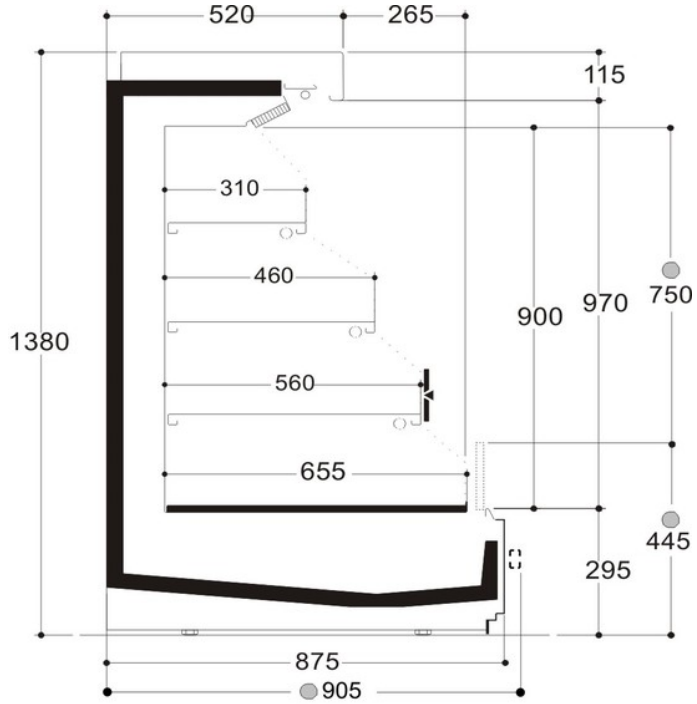

Chilled vertical cabinets AERIA NEXT

IMG NOT FOUND 886--Errore nel caricamento della risorsa con codice:"HIGHFLUX"

Product categories

Technical features

AERIA NEXT																			
Length mm			1250		1875		2500		3750		MT1960		MT1450		MT1750		MT2270		
Height mm			15	14	15	14	15	14	15	14	15	14	15	14	15	14	15	14	
AERIA NEXT	Compact	CLOSED	•		•		•		•										
		OPEN	•	•	•	•	•	•	•	•			•	•					
	Narrow	CLOSED	•		•		•		•		•								
		OPEN	•	•	•	•	•	•	•	•	•	•			•	•	•		
	Large	CLOSED	•		•		•		•		•								
		OPEN	•	•	•	•	•	•	•	•	•				•		•	•	
Display area m ²	Compact		1.00	1.19	1.50	1.78	1.99	2.37	2.99	3.56			1.50	1.30					
	Narrow		1.12	1.38	1.68	2.07	2.23	2.76	3.35	4.14	2.28	2.07			2.03	1.84	2.66		
	Large		1.26	1.57	1.89	2.35	2.52	3.14	2.75	4.70	2.58				2.29		2.99	2.74	
Loading area m ²	Compact		0.92		1.35		1.85		2.75				1.10						
	Narrow		1.10		1.65		2.20		3.30		1.77				1.58		1.95		
	Large		1.30		1.95		2.60		3.90		1.77				1.77		2.04		
End thickness mm			End thickness mm : 30.00 (+ Bumper rail)																

COMPACT 15 CLOSED

● Option

NARROW 15 CLOSED

● Option

LARGE 15 CLOSED

● Option

COMPACT 14 OPEN

● Option

NARROW 14 OPEN

● Option

LARGE 14 OPEN

● Option

COMPACT 15 OPEN

● Option

NARROW 15 OPEN

● Option